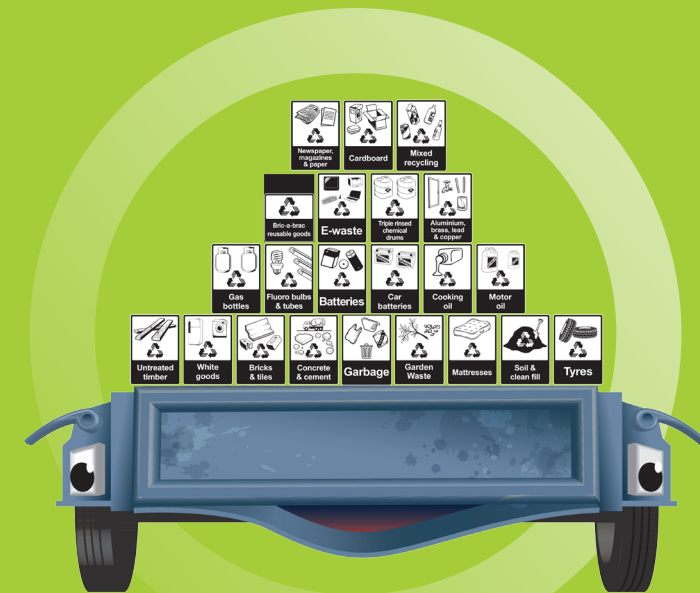

When arriving at the Waste Transfer Station, your load is checked to see what is being recycled and what is going to landfill.

Sort your load to save time and reduce waste going to landfill.

Now there's a good SORT!

S**TART** Before you leave home, neatly and securely pack your recyclables and waste.

Group the same types of materials together so it's easy to drop them in the different bays.

O**RGANISE** Pack your trailer or ute to match the order that you'll drop them off.

Refer to the map for the order that materials are dropped off as you move around the Waste Transfer Station bays.

R**ECYCLE** Separate your recyclables and waste. There are many materials that can now be recycled.

See what else you can recycle to reduce materials going into landfill.

T**HINK** By sorting your load, you'll save yourself time and money and be doing your bit for Tassie.

Now there's a good sort!

For more information on the Sheffield Waste Transfer Station, contact the Council on 03 6491 0200 or visit

www.rethinkwaste.com.au **Sustainability Fund** Managed by Sustainability Victoria

The Goulburn Valley Waste and Resource Recovery Group is gratefully acknowledged for providing the 'Sammy the Trailer' image they developed with a grant from the Victorian State Government.

Be a Good S*O*R*T

Sort your load.

You'll save yourself time
and be doing
your bit for Tassie.

Rethink Waste
TASMANIA